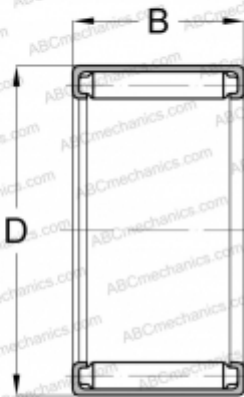

NF-1420 NSK

Needle roller bearings

TYPE: Roller bearings, Needle, Single row, Drawn cup, with open ends, full complement needle roller set, type F, FH, NF, NFH (NSK)

Technical specification

DIMENSIONS, MM

d	14,000
D	19,000
B	20,000

WEIGHT, KG

0,016

MANUFACTURER

[NSK](#)

ASSOCIATED PRODUCTS

FIR-101420