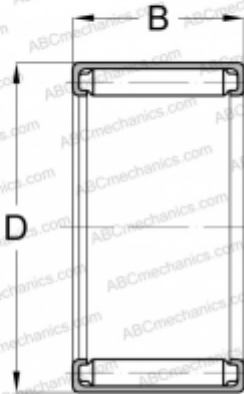

F-1516 NSK

Needle roller bearings

TYPE: Roller bearings, Needle, Single row, Drawn cup, with open ends, full complement needle roller set, type F, FH, NF, NFH (NSK)

Technical specification

DIMENSIONS, MM

d	15,000
D	21,000
B	16,000

WEIGHT, KG

0,017

MANUFACTURER

[NSK](#)

ASSOCIATED PRODUCTS

FIR-121516