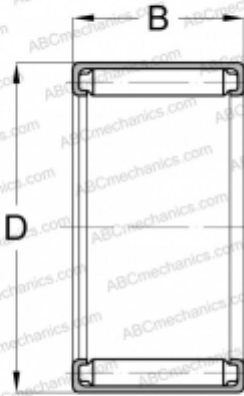

F-1616 NSK

Needle roller bearings

TYPE: Roller bearings, Needle, Single row, Drawn cup, with open ends, full complement needle roller set, type F, FH, NF, NFH (NSK)

Technical specification

DIMENSIONS, MM

d	16,000
D	22,000
B	16,000

WEIGHT, KG

0,018

MANUFACTURER

[NSK](#)

ASSOCIATED PRODUCTS

FIR-121616