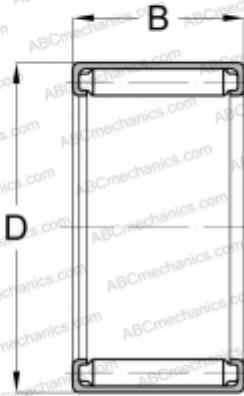

F-1720 NSK

Needle roller bearings

TYPE: Roller bearings, Needle, Single row, Drawn cup, with open ends, full complement needle roller set, type F, FH, NF, NFH (NSK)

Technical specification

DIMENSIONS, MM

d	17,000
D	23,000
B	20,000

WEIGHT, KG

0,023

MANUFACTURER

[NSK](#)

ASSOCIATED PRODUCTS

FIR-121720