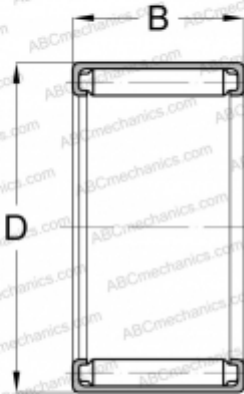

F-2016 NSK

Needle roller bearings

TYPE: Roller bearings, Needle, Single row, Drawn cup, with open ends, full complement needle roller set, type F, FH, NF, NFH (NSK)

Technical specification

DIMENSIONS, MM

d	20,000
D	26,000
B	16,000

WEIGHT, KG

0,022

MANUFACTURER

[NSK](#)

ASSOCIATED PRODUCTS

FIR-172016