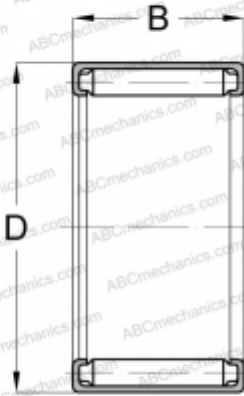

F-2212 NSK

Needle roller bearings

TYPE: Roller bearings, Needle, Single row, Drawn cup, with open ends, full complement needle roller set, type F, FH, NF, NFH (NSK)

Technical specification

DIMENSIONS, MM

d	22,000
D	28,000
B	12,000

WEIGHT, KG

0,018

MANUFACTURER

[NSK](#)

ASSOCIATED PRODUCTS

FIR-172212