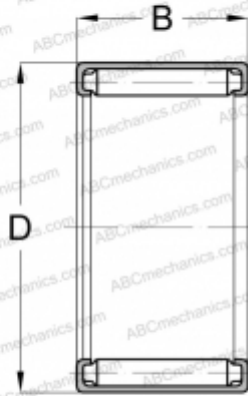

F-2220 NSK

Needle roller bearings

TYPE: Roller bearings, Needle, Single row, Drawn cup, with open ends, full complement needle roller set, type F, FH, NF, NFH (NSK)

Technical specification

DIMENSIONS, MM

d	22,000
D	28,000
B	20,000

WEIGHT, KG

0,030

MANUFACTURER

[NSK](#)

ASSOCIATED PRODUCTS

FIR-172220