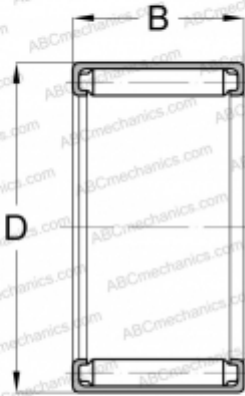

F-2526 NSK

Needle roller bearings

TYPE: Roller bearings, Needle, Single row, Drawn cup, with open ends, full complement needle roller set, type F, FH, NF, NFH (NSK)

Technical specification

DIMENSIONS, MM

d	25,000
D	32,000
B	26,000

WEIGHT, KG

0,052

MANUFACTURER

[NSK](#)

ASSOCIATED PRODUCTS

FIR-202526