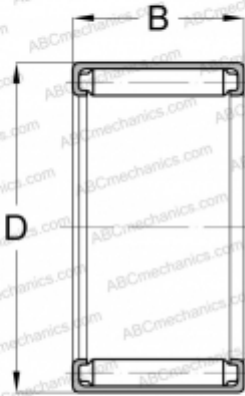

F-2816 NSK

Needle roller bearings

TYPE: Roller bearings, Needle, Single row, Drawn cup, with open ends, full complement needle roller set, type F, FH, NF, NFH (NSK)

Technical specification

DIMENSIONS, MM

d	28,000
D	35,000
B	16,000

WEIGHT, KG

0,035

MANUFACTURER

[NSK](#)

ASSOCIATED PRODUCTS

FIR-222816