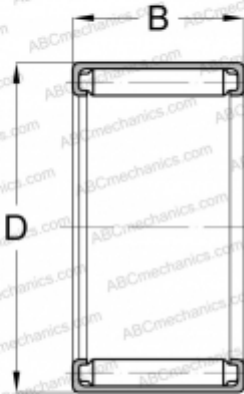

F-2820 NSK

Needle roller bearings

TYPE: Roller bearings, Needle, Single row, Drawn cup, with open ends, full complement needle roller set, type F, FH, NF, NFH (NSK)

Technical specification

DIMENSIONS, MM

d	28,000
D	35,000
B	20,000

WEIGHT, KG

0,044

MANUFACTURER

[NSK](#)

ASSOCIATED PRODUCTS

FIR-222820