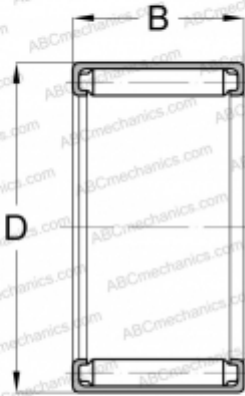

F-3026 NSK

Needle roller bearings

TYPE: Roller bearings, Needle, Single row, Drawn cup, with open ends, full complement needle roller set, type F, FH, NF, NFH (NSK)

Technical specification

DIMENSIONS, MM

d	30,000
D	37,000
B	26,000

WEIGHT, KG

0,061

MANUFACTURER

[NSK](#)

ASSOCIATED PRODUCTS

FIR-253026