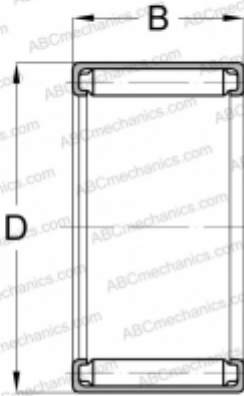

F-3520 NSK

Needle roller bearings

TYPE: Roller bearings, Needle, Single row, Drawn cup, with open ends, full complement needle roller set, type F, FH, NF, NFH (NSK)

Technical specification

DIMENSIONS, MM

d	35,000
D	42,000
B	20,000

WEIGHT, KG

0,053

MANUFACTURER

[NSK](#)

ASSOCIATED PRODUCTS

FIR-303520