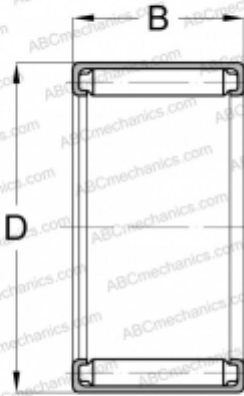

F-4520 NSK

Needle roller bearings

TYPE: Roller bearings, Needle, Single row, Drawn cup, with open ends, full complement needle roller set, type F, FH, NF, NFH (NSK)

Technical specification

DIMENSIONS, MM

d	45,000
D	52,000
B	20,000

WEIGHT, KG

0,067

MANUFACTURER

[NSK](#)

ASSOCIATED PRODUCTS

FIR-404520