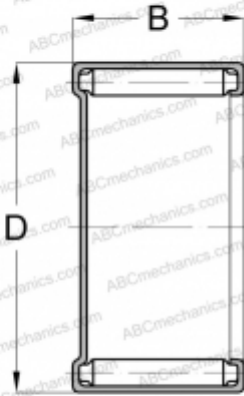

MF-2020 NSK

Needle roller bearings

TYPE: Roller bearings, Needle, Single row, Drawn cup, with open ends, full complement needle roller set, closed, type MF, MFH, MNF (NSK)

Technical specification

DIMENSIONS, MM

d	20,000
D	26,000
B	20,000

WEIGHT, KG

0,030

MANUFACTURER

[NSK](#)

ASSOCIATED PRODUCTS

FIR-172020