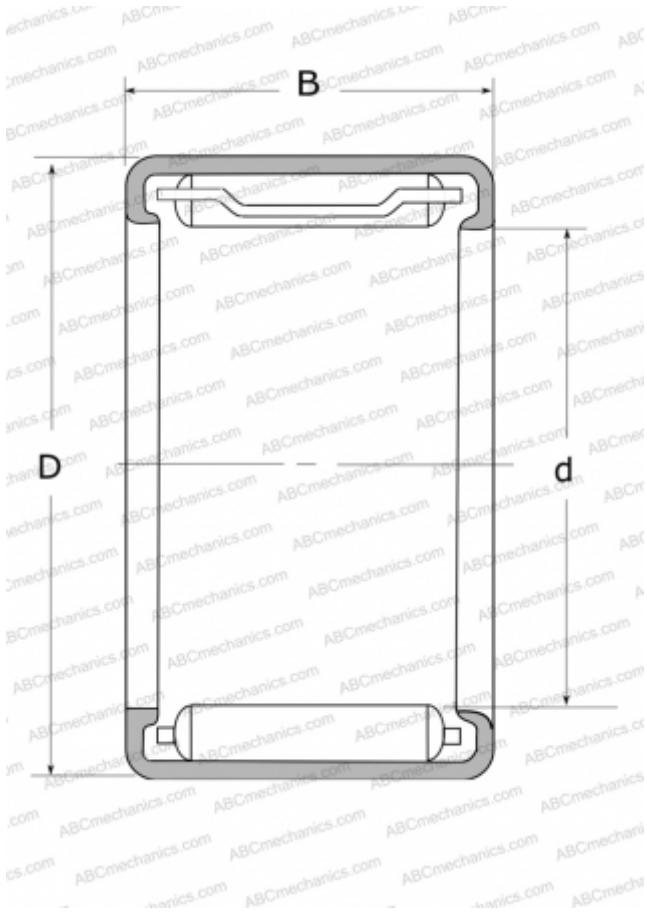

JH-68 NSK

Needle roller bearings

TYPE: Roller bearings, Needle, Single row, Drawn cup, with cage, with open ends, type J, JH (NSK), inch size

Technical specification

DIMENSIONS, MM

| | |
|---|--------|
| d | 9,525 |
| D | 15,875 |
| B | 12,700 |