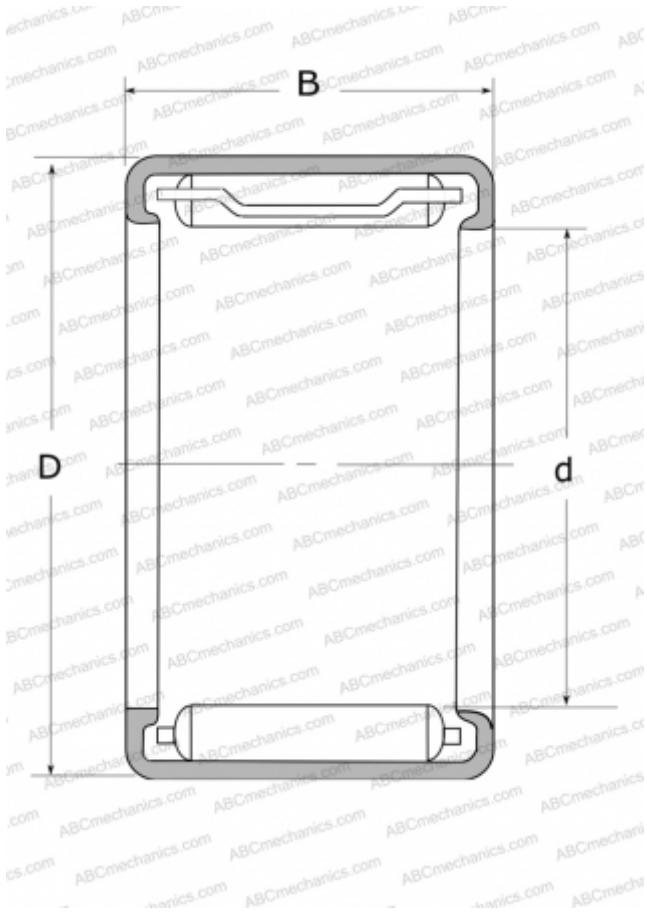

J-85 NSK

Needle roller bearings

TYPE: Roller bearings, Needle, Single row, Drawn cup, with cage, with open ends, type J, JH (NSK), inch size

Technical specification

DIMENSIONS, MM

d	12,700
D	17,462
B	7,920

WEIGHT, KG

0,005

MANUFACTURER

[NSK](#)