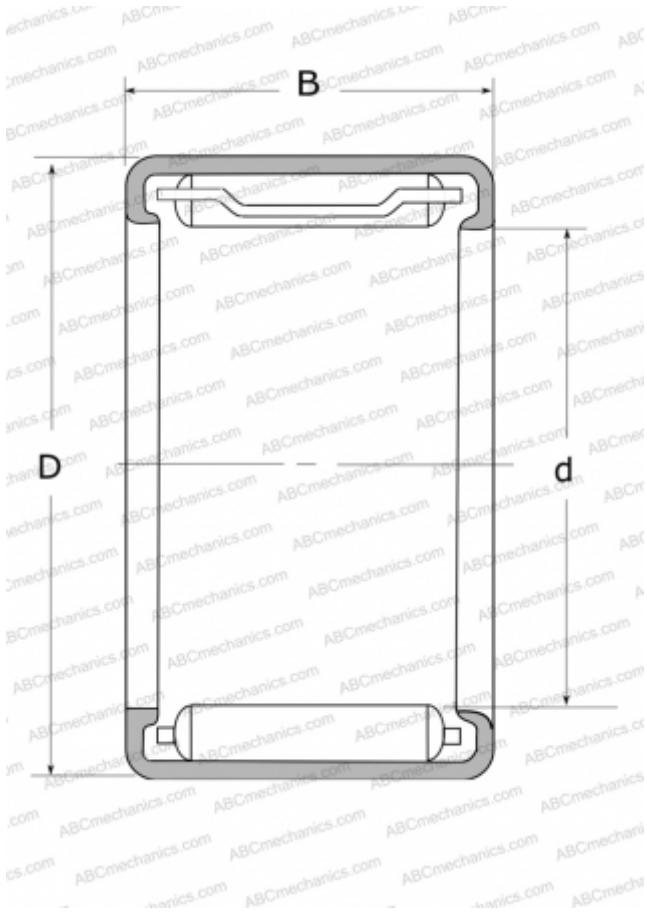

## J-812 NSK

Needle roller bearings

TYPE: Roller bearings, Needle, Single row, Drawn cup, with cage, with open ends, type J, JH (NSK), inch size

#### DIMENSIONS, MM

d	12,700
D	17,462
B	19,050

#### WEIGHT, KG

0,008