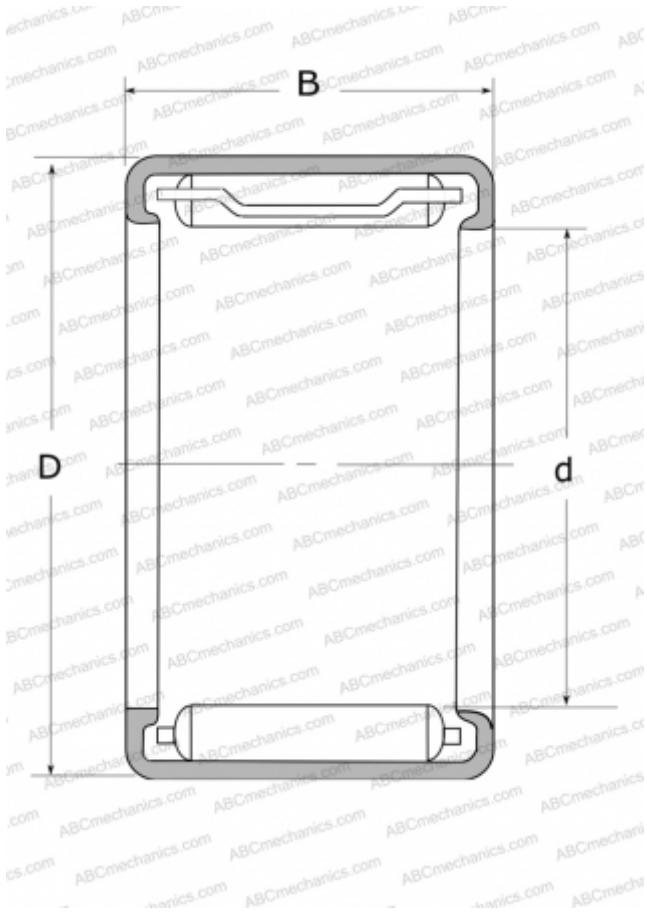

## JH-87 NSK

Needle roller bearings

TYPE: Roller bearings, Needle, Single row, Drawn cup, with cage, with open ends, type J, JH (NSK), inch size

#### DIMENSIONS, MM

d	12,700
D	19,050
B	11,130