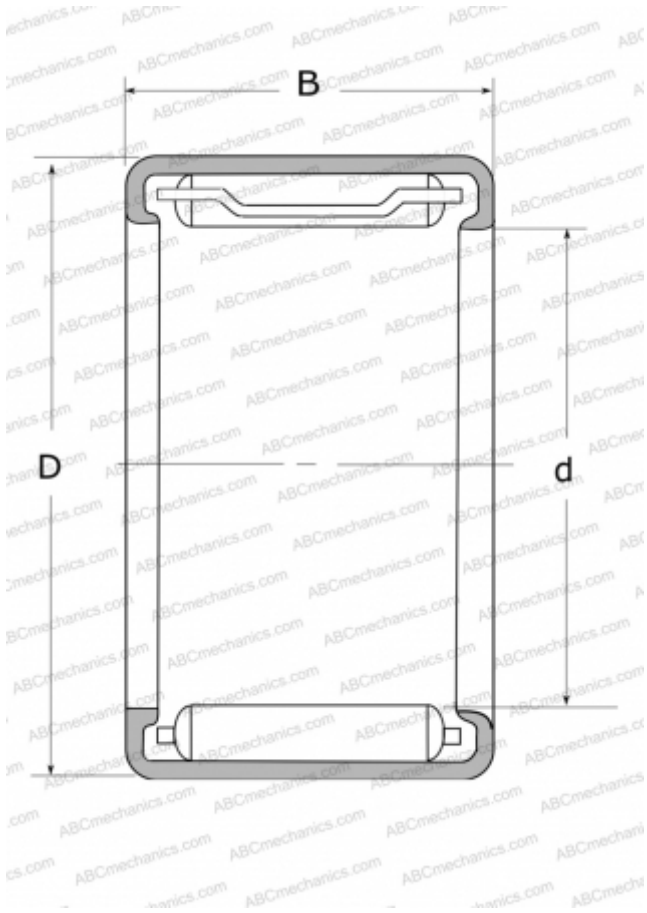

## J-97 NSK

Needle roller bearings

TYPE: Roller bearings, Needle, Single row, Drawn cup, with cage, with open ends, type J, JH (NSK), inch size

#### DIMENSIONS, MM

d	14,288
D	19,050
B	11,130

#### WEIGHT, KG

0,007