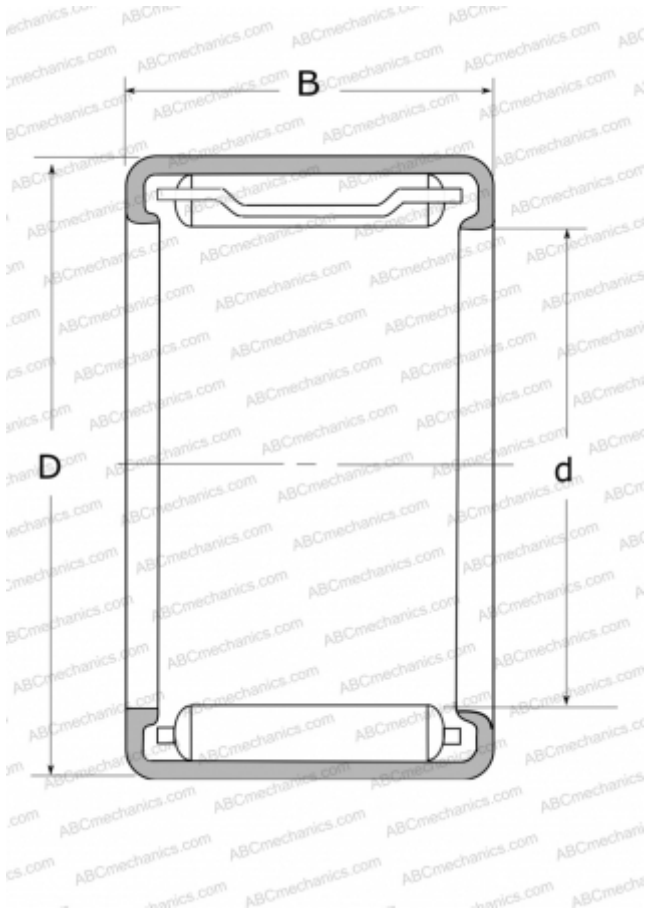

## J-1010 NSK

Needle roller bearings

TYPE: Roller bearings, Needle, Single row, Drawn cup, with cage, with open ends, type J, JH (NSK), inch size

#### DIMENSIONS, MM

d	15,875
D	20,638
B	15,880