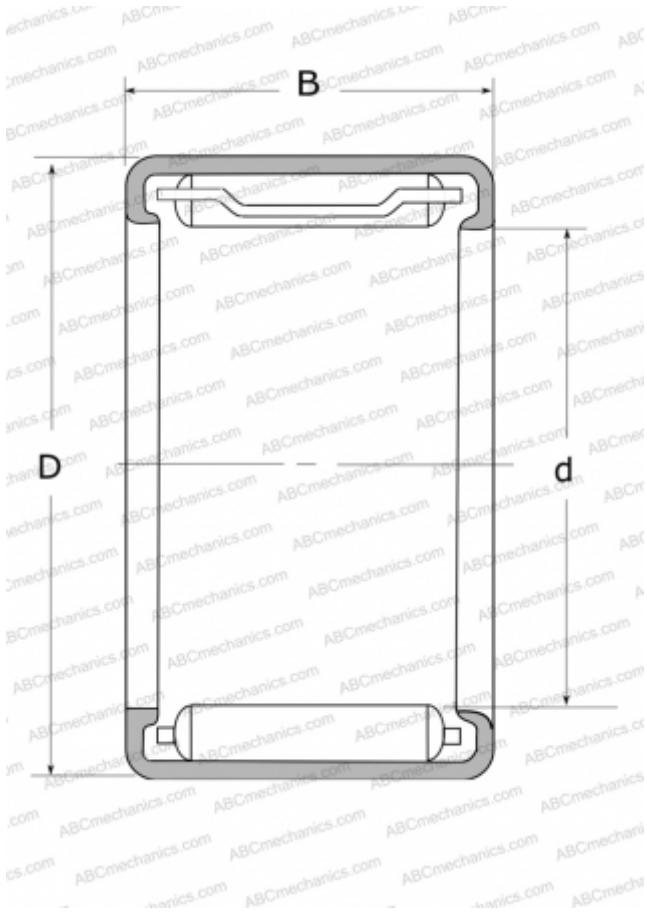

J-126 NSK

Needle roller bearings

TYPE: Roller bearings, Needle, Single row, Drawn cup, with cage, with open ends, type J, JH (NSK), inch size

Technical specification

DIMENSIONS, MM

d	19,050
D	25,400
B	9,520

WEIGHT, KG

0,008

MANUFACTURER

[NSK](#)