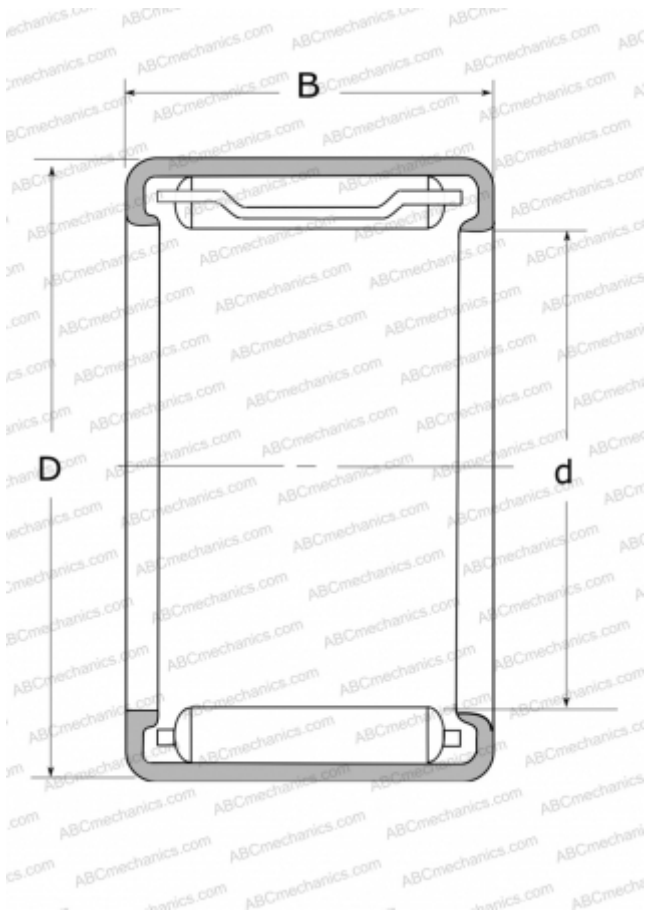

## J-148 NSK

Needle roller bearings

TYPE: Roller bearings, Needle, Single row, Drawn cup, with cage, with open ends, type J, JH (NSK), inch size

#### DIMENSIONS, MM

|   |        |
|---|--------|
| d | 22,225 |
| D | 28,575 |
| B | 12,700 |

#### WEIGHT, KG

0,016