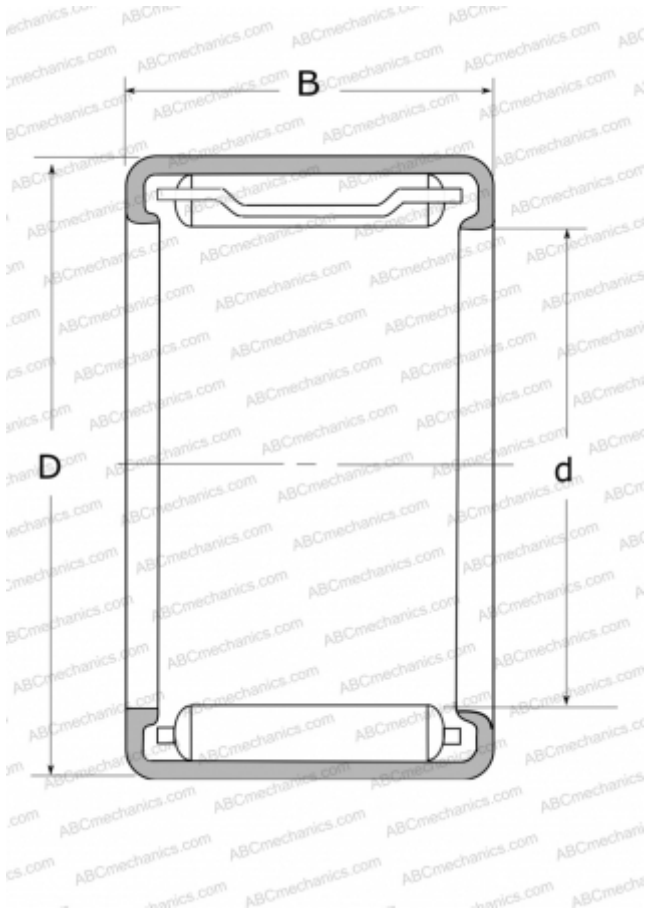

J-1412 NSK

Needle roller bearings

TYPE: Roller bearings, Needle, Single row, Drawn cup, with cage, with open ends, type J, JH (NSK), inch size

Technical specification

DIMENSIONS, MM

d	22,225
D	28,575
B	19,050

WEIGHT, KG

0,025

MANUFACTURER

[NSK](#)

ASSOCIATED PRODUCTS

IR-1012