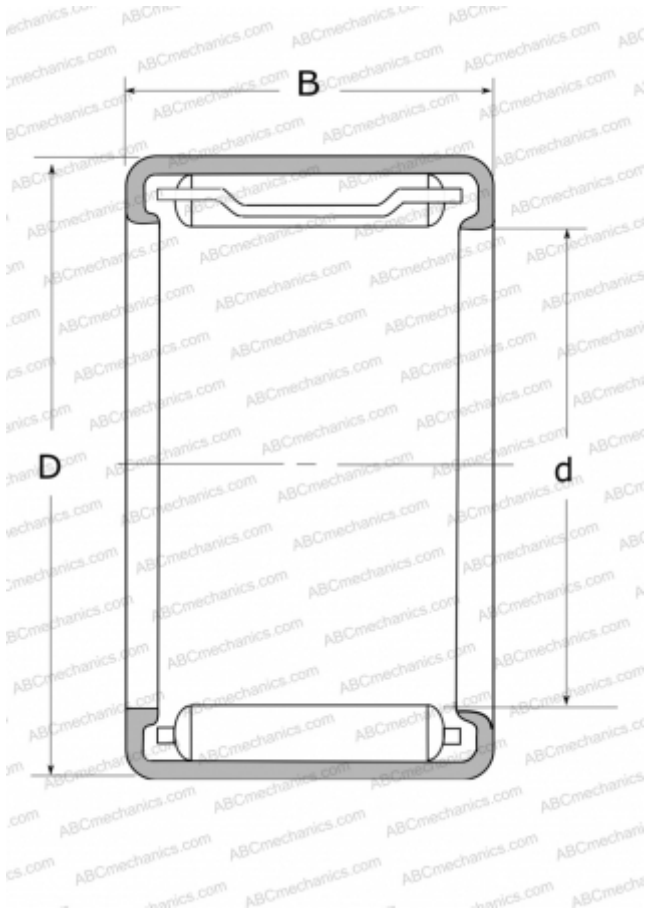

## J-1612 NSK

Needle roller bearings

TYPE: Roller bearings, Needle, Single row, Drawn cup, with cage, with open ends, type J, JH (NSK), inch size

#### DIMENSIONS, MM

d	25,400
D	31,750
B	19,050

#### WEIGHT, KG

0,028