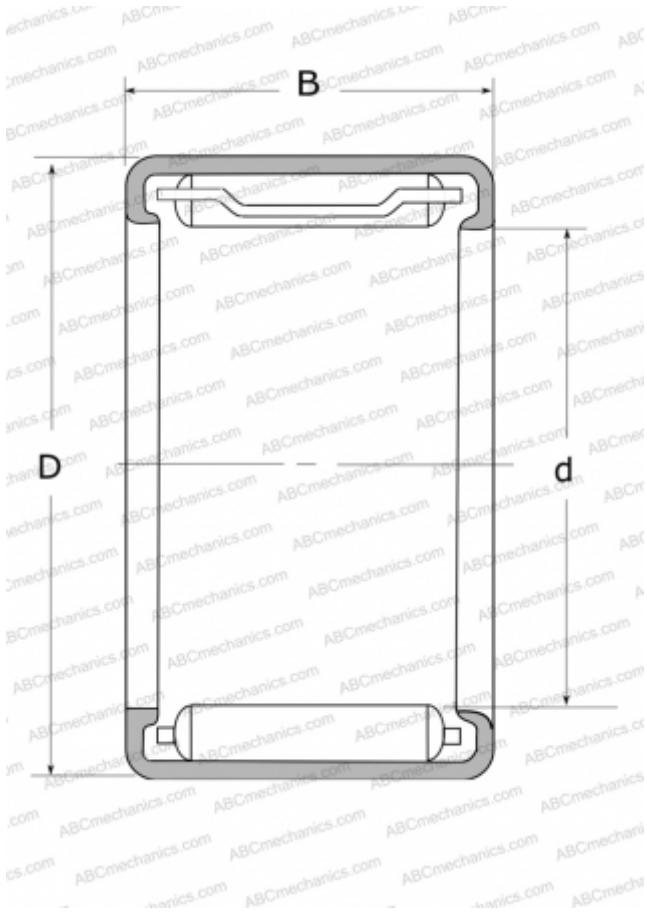

J-3216 NSK

Needle roller bearings

TYPE: Roller bearings, Needle, Single row, Drawn cup, with cage, with open ends, type J, JH (NSK), inch size

Technical specification

DIMENSIONS, MM

d	50,800
D	60,325
B	25,400

WEIGHT, KG

0,099

MANUFACTURER

[NSK](#)