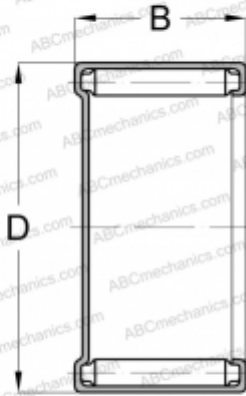

M-971 NSK

Needle roller bearings

TYPE: Roller bearings, Needle, Single row, Drawn cup, with open ends, full complement needle roller set, closed, type M, MH (NSK), inch size

Technical specification

DIMENSIONS, MM

d	14,288
D	19,050
B	11,130

WEIGHT, KG

0,009

MANUFACTURER

[NSK](#)