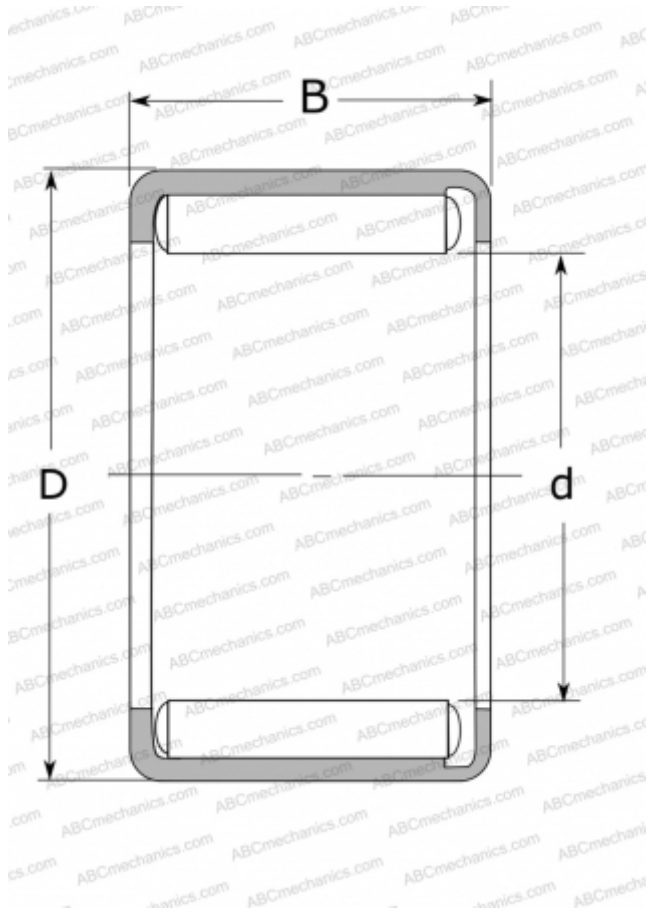

## Y-2 1/24 NSK

Needle roller bearings

TYPE: Roller bearings, Needle, Single row, Drawn cup, with open ends, full complement needle roller set, grease-retained, type Y, YH (NSK), inch size

### Technical specification

#### DIMENSIONS, MM

d	3,969
D	7,144
B	6,350

#### WEIGHT, KG

0,001