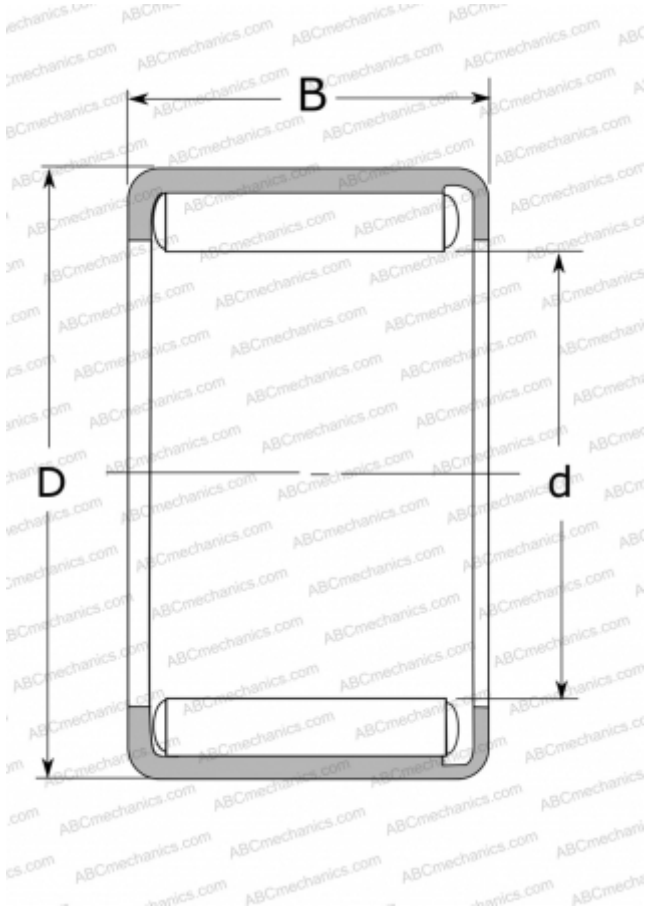

Y-55 NSK

Needle roller bearings

TYPE: Roller bearings, Needle, Single row, Drawn cup, with open ends, full complement needle roller set, grease-retained, type Y, YH (NSK), inch size

Technical specification

DIMENSIONS, MM

d	7,938
D	12,700
B	7,920

WEIGHT, KG

0,004

MANUFACTURER

[NSK](#)