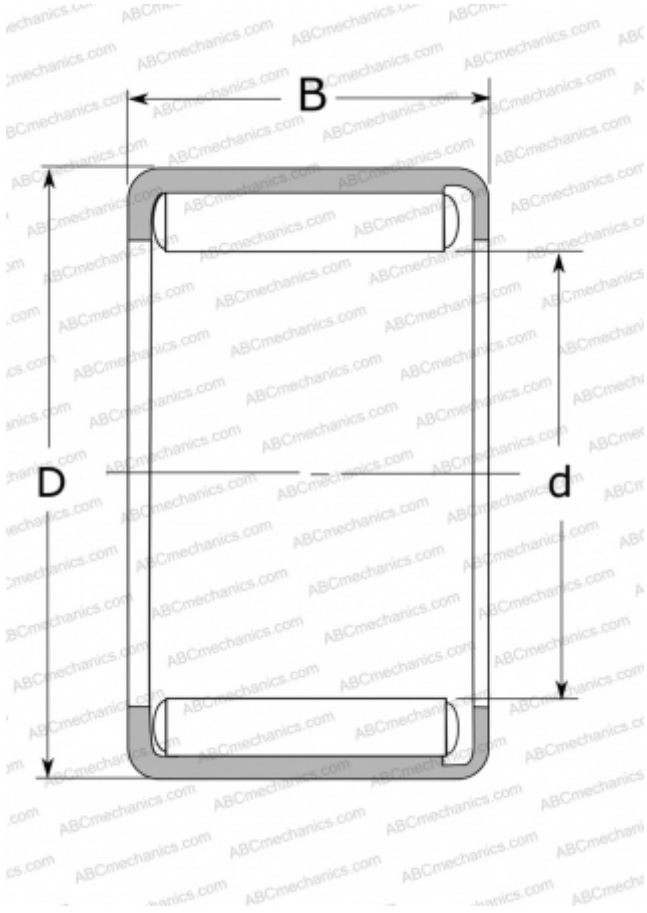

Y-68 NSK

Needle roller bearings

TYPE: Roller bearings, Needle, Single row, Drawn cup, with open ends, full complement needle roller set, grease-retained, type Y, YH (NSK), inch size

Technical specification

DIMENSIONS, MM

d	9,525
D	14,288
B	12,700

WEIGHT, KG

0,007

MANUFACTURER

[NSK](#)