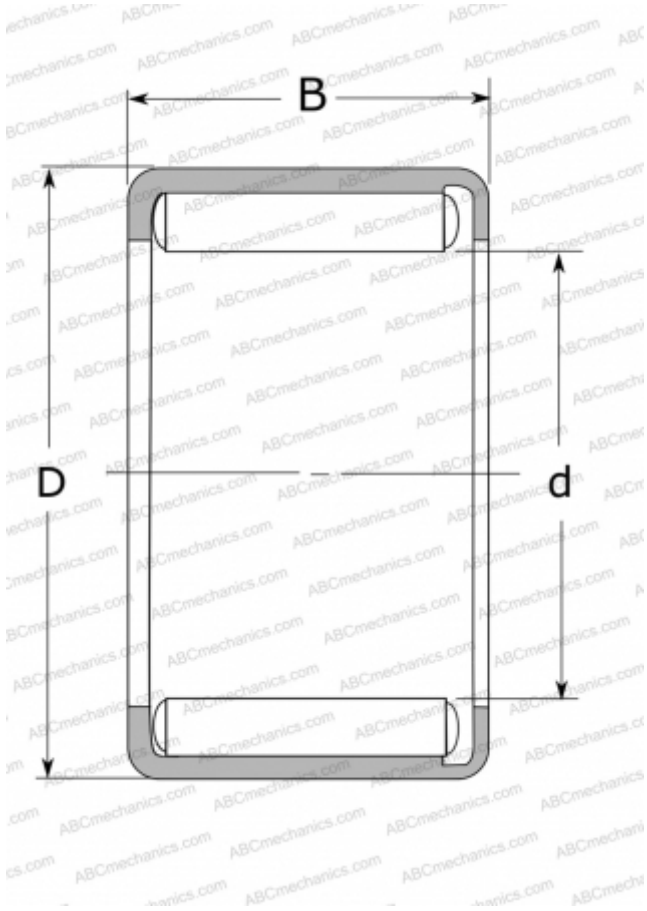

## YH-78 NSK

Needle roller bearings

TYPE: Roller bearings, Needle, Single row, Drawn cup, with open ends, full complement needle roller set, grease-retained, type Y, YH (NSK), inch size

### Technical specification

#### DIMENSIONS, MM

d	11,112
D	17,462
B	12,700