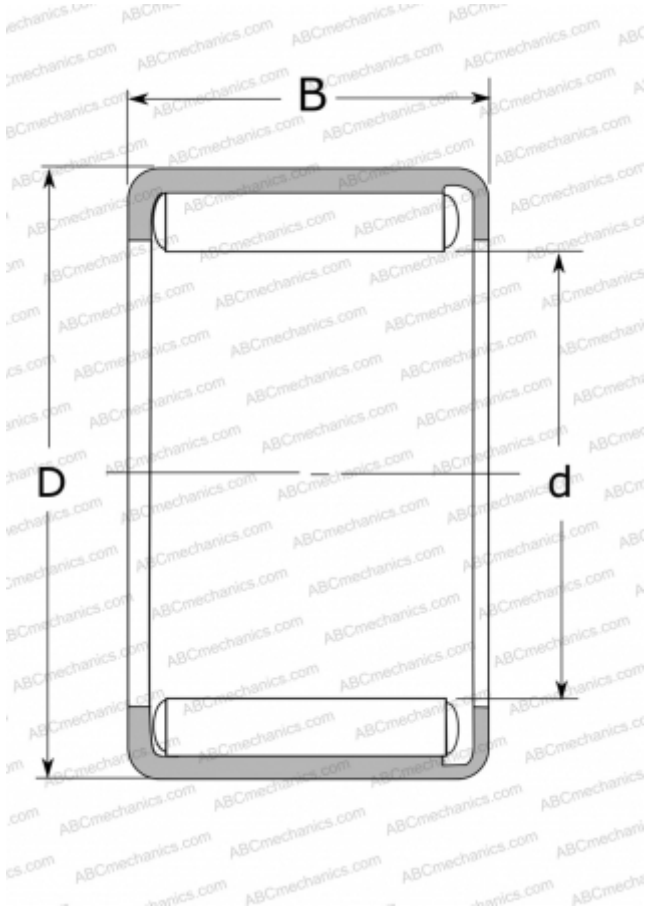

Y-88 NSK

Needle roller bearings

TYPE: Roller bearings, Needle, Single row, Drawn cup, with open ends, full complement needle roller set, grease-retained, type Y, YH (NSK), inch size

Technical specification

DIMENSIONS, MM

d	12,700
D	17,462
B	12,700

WEIGHT, KG

0,009

MANUFACTURER

[NSK](#)