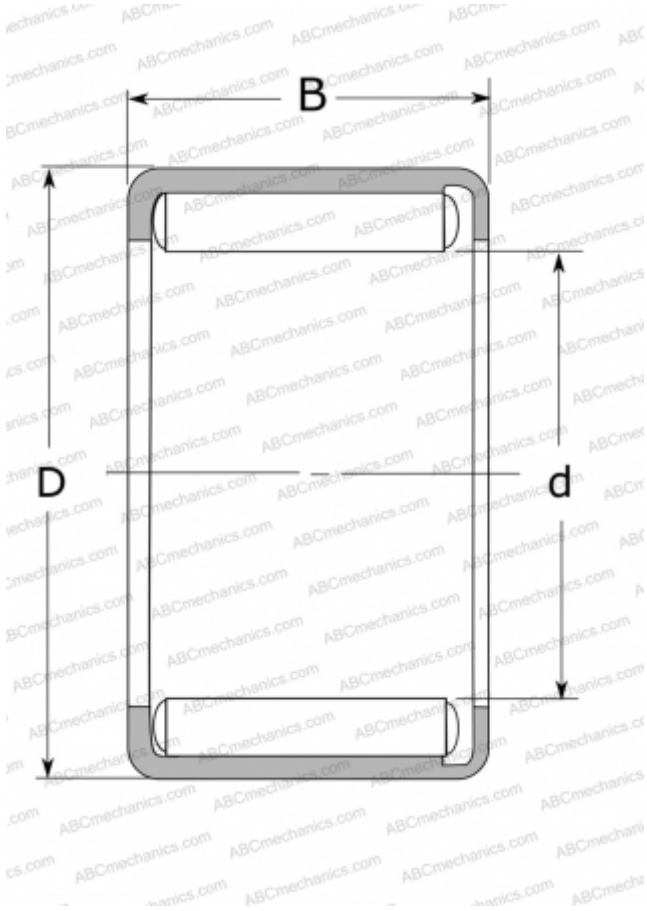

## Y-1012 NSK

Needle roller bearings

TYPE: Roller bearings, Needle, Single row, Drawn cup, with open ends, full complement needle roller set, grease-retained, type Y, YH (NSK), inch size

### Technical specification

#### DIMENSIONS, MM

d	15,875
D	20,638
B	19,050

#### WEIGHT, KG

0,017