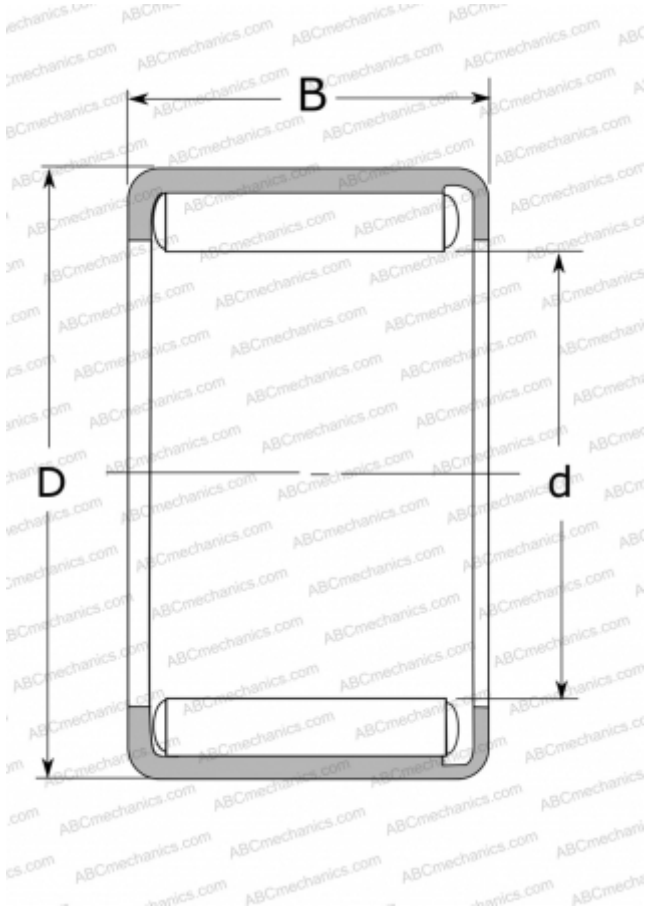

YH-1312 NSK

Needle roller bearings

TYPE: Roller bearings, Needle, Single row, Drawn cup, with open ends, full complement needle roller set, grease-retained, type Y, YH (NSK), inch size

Technical specification

DIMENSIONS, MM

d	20,638
D	28,575
B	19,050

WEIGHT, KG

0,037

MANUFACTURER

[NSK](#)