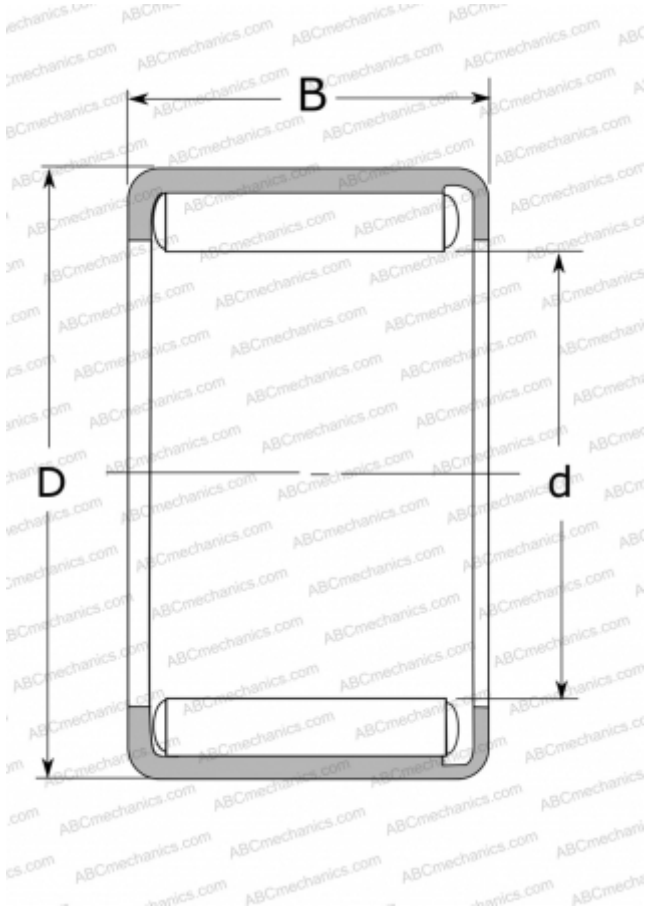

## Y-1612 NSK

Needle roller bearings

TYPE: Roller bearings, Needle, Single row, Drawn cup, with open ends, full complement needle roller set, grease-retained, type Y, YH (NSK), inch size

### Technical specification

#### DIMENSIONS, MM

d	25,400
D	31,750
B	19,050

#### WEIGHT, KG

0,035