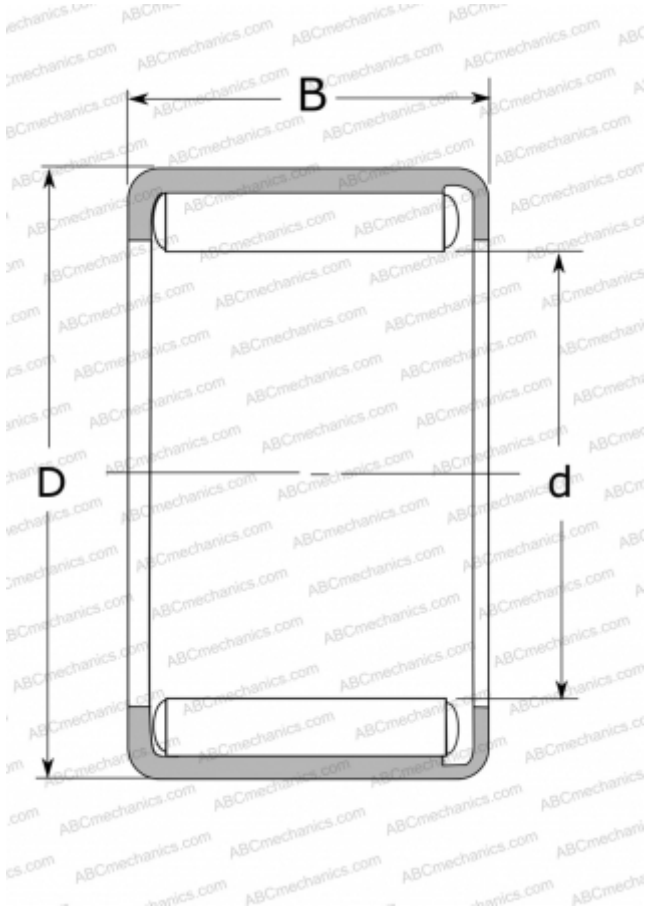

Y-188 NSK

Needle roller bearings

TYPE: Roller bearings, Needle, Single row, Drawn cup, with open ends, full complement needle roller set, grease-retained, type Y, YH (NSK), inch size

Technical specification

DIMENSIONS, MM

d	28,575
D	34,925
B	12,700

WEIGHT, KG

0,026

MANUFACTURER

[NSK](#)