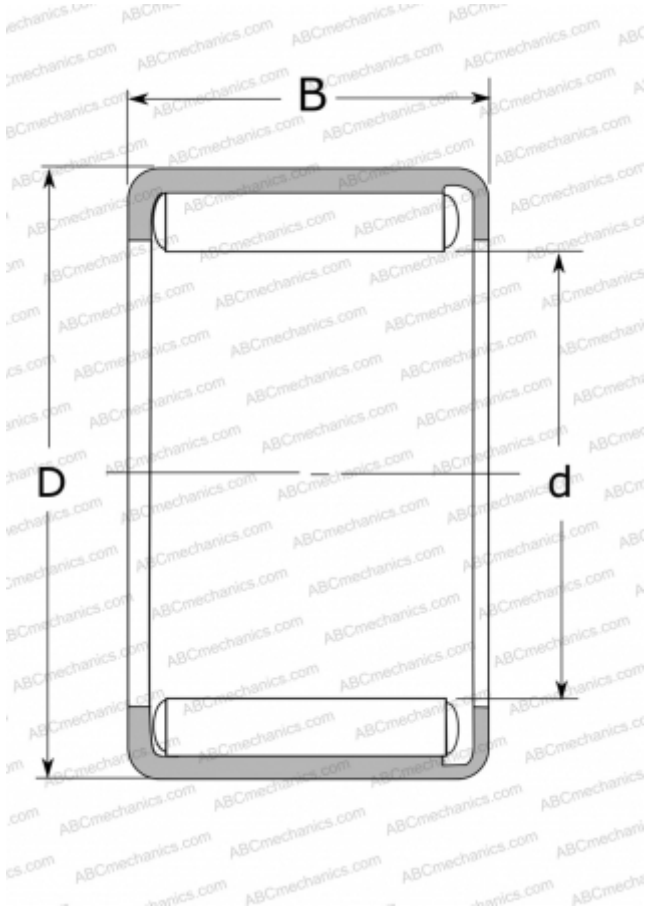

Y-2016 NSK

Needle roller bearings

TYPE: Roller bearings, Needle, Single row, Drawn cup, with open ends, full complement needle roller set, grease-retained, type Y, YH (NSK), inch size

Technical specification

DIMENSIONS, MM

d	31,750
D	38,100
B	25,400

WEIGHT, KG

0,057

MANUFACTURER

[NSK](#)