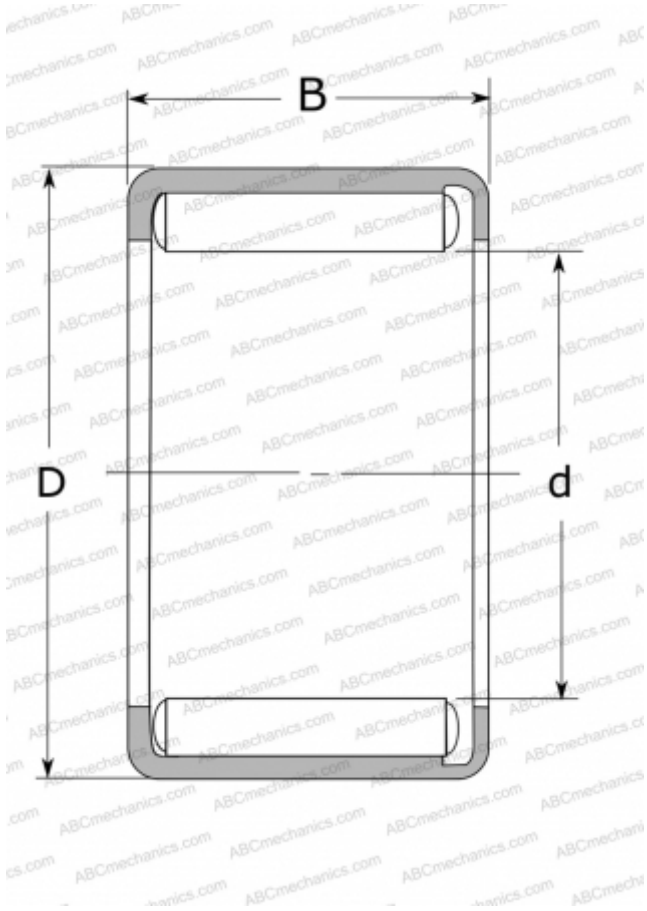

Y-2416 NSK

Needle roller bearings

TYPE: Roller bearings, Needle, Single row, Drawn cup, with open ends, full complement needle roller set, grease-retained, type Y, YH (NSK), inch size

Technical specification

DIMENSIONS, MM

d	38,100
D	47,625
B	25,400

WEIGHT, KG

0,100

MANUFACTURER

[NSK](#)