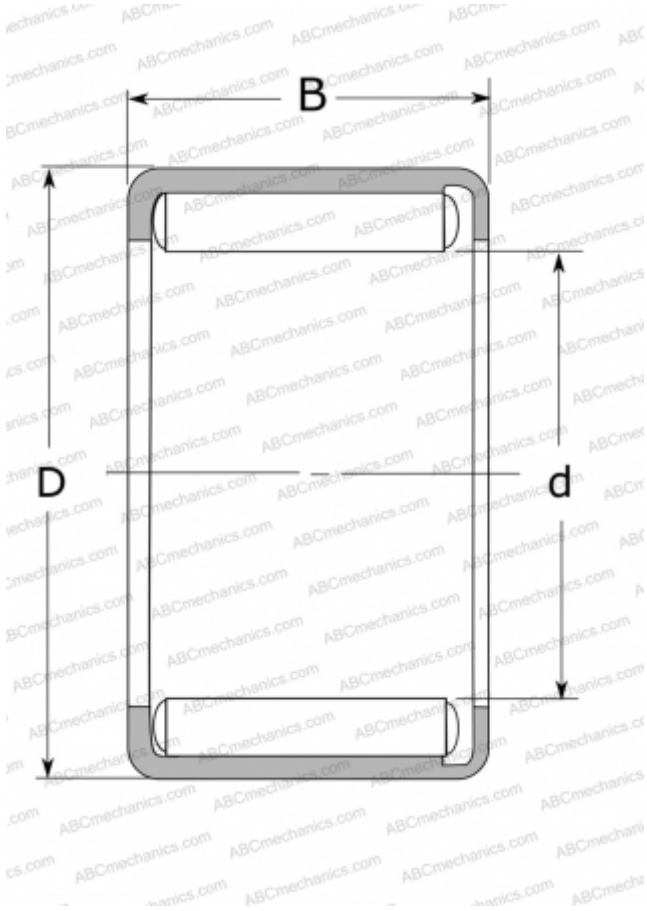

Y-2420 NSK

Needle roller bearings

TYPE: Roller bearings, Needle, Single row, Drawn cup, with open ends, full complement needle roller set, grease-retained, type Y, YH (NSK), inch size

Technical specification

DIMENSIONS, MM

d	38,100
D	47,625
B	31,750

WEIGHT, KG

0,125

MANUFACTURER

[NSK](#)