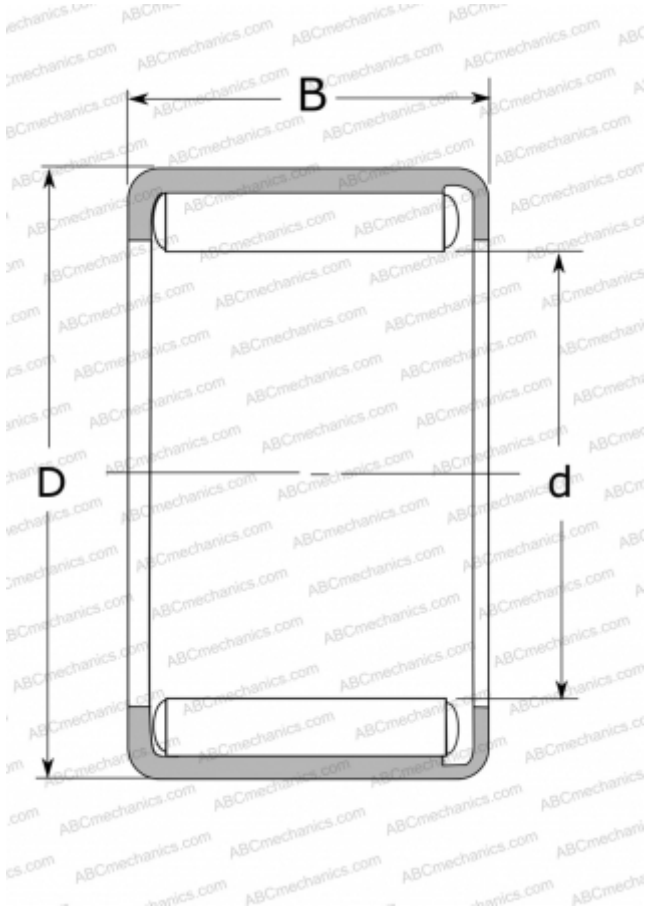

## Y-3012 NSK

Needle roller bearings

TYPE: Roller bearings, Needle, Single row, Drawn cup, with open ends, full complement needle roller set, grease-retained, type Y, YH (NSK), inch size

### Technical specification

#### DIMENSIONS, MM

d	47,625
D	57,150
B	19,050

#### WEIGHT, KG

0,115