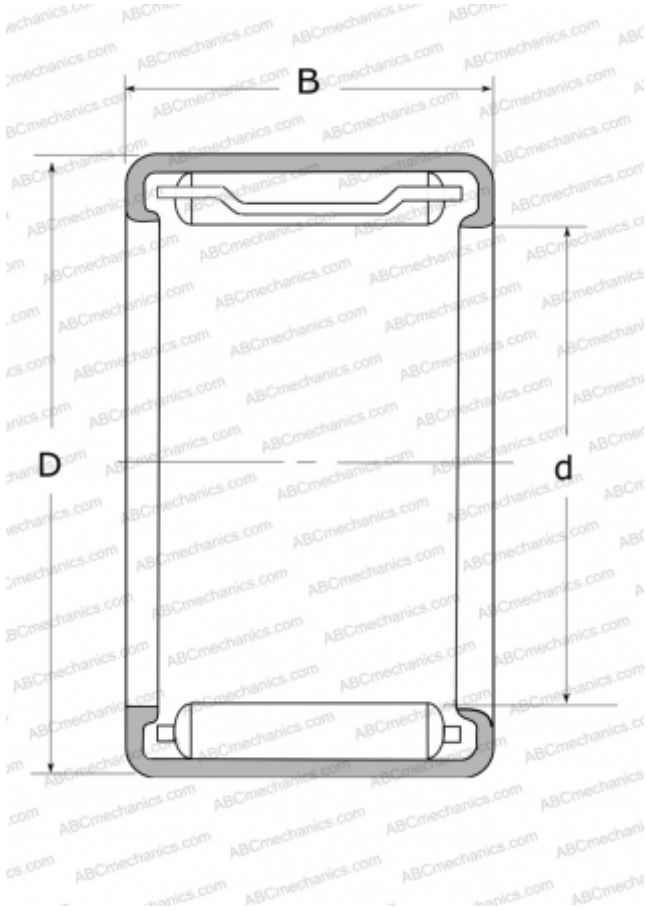

## FJ-58L NSK

Needle roller bearings

TYPE: Roller bearings, Needle, Single row, Drawn cup, with cage, with open ends, miniature, type FJ, FJH, FJL (NSK)

#### DIMENSIONS, MM

d	5,000
D	9,000
B	8,000

#### WEIGHT, KG

0,002