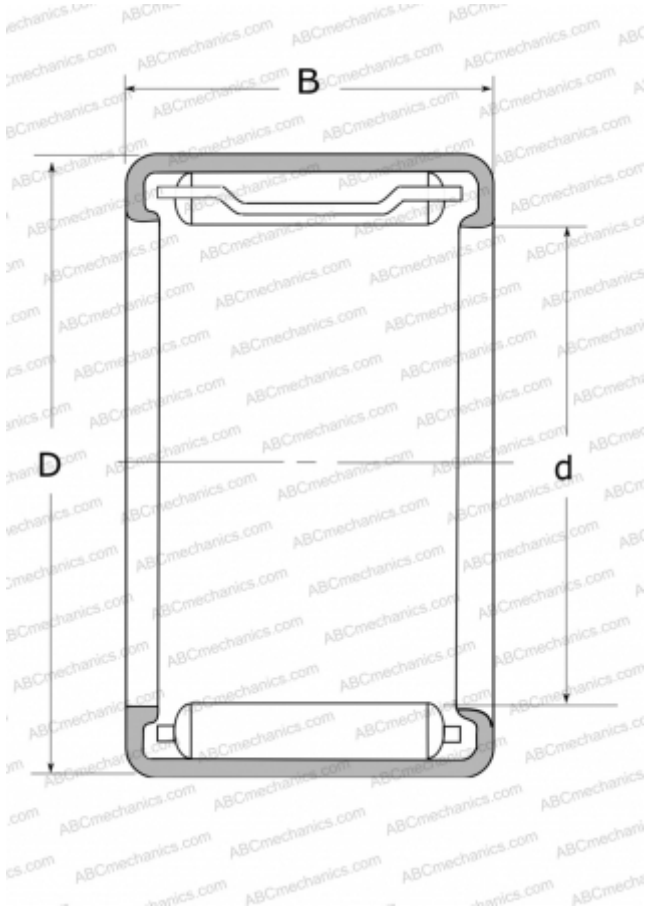

## FJ-88-2 NSK

Needle roller bearings

TYPE: Roller bearings, Needle, Single row, Drawn cup, with cage, with open ends, miniature, type FJ, FJH, FJL (NSK)

#### DIMENSIONS, MM

d	8,000
D	12,000
B	8,000

#### WEIGHT, KG

0,002