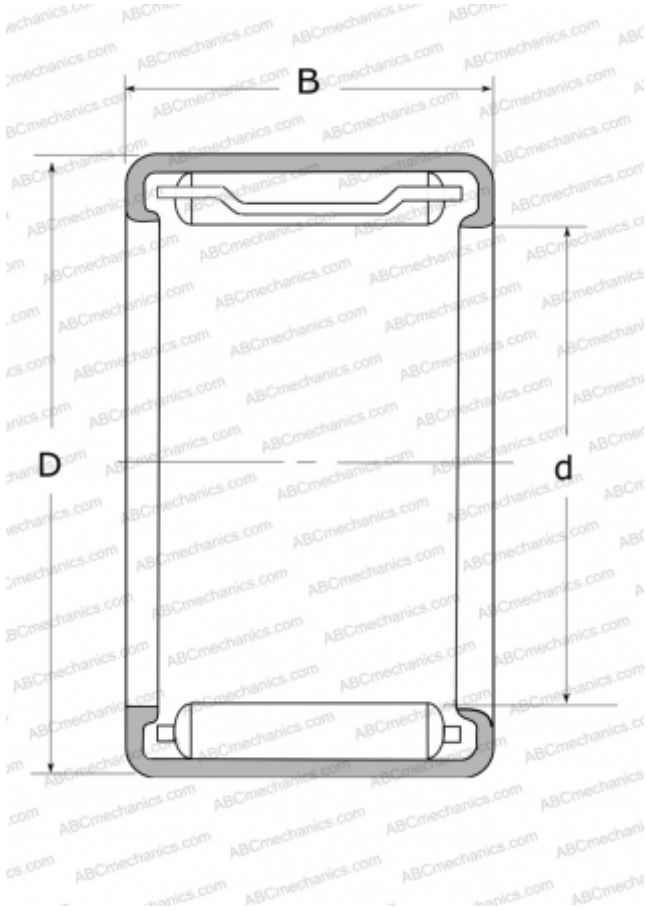

FJ-810 NSK

Needle roller bearings

TYPE: Roller bearings, Needle, Single row, Drawn cup, with cage, with open ends, miniature, type FJ, FJH, FJL (NSK)

Technical specification

DIMENSIONS, MM

d	8,000
D	12,000
B	10,000

WEIGHT, KG

0,003

MANUFACTURER

[NSK](#)