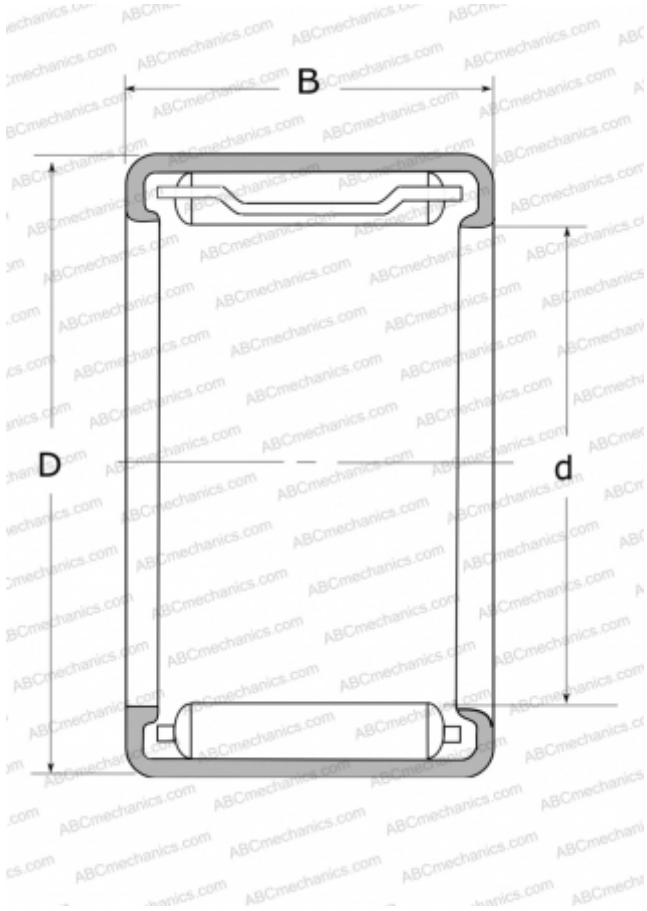

FJL-810 NSK

Needle roller bearings

TYPE: Roller bearings, Needle, Single row, Drawn cup, with cage, with open ends, miniature, type FJ, FJH, FJL (NSK)

Technical specification

DIMENSIONS, MM

d	8,000
D	15,000
B	10,000

WEIGHT, KG

0,006

MANUFACTURER

[NSK](#)