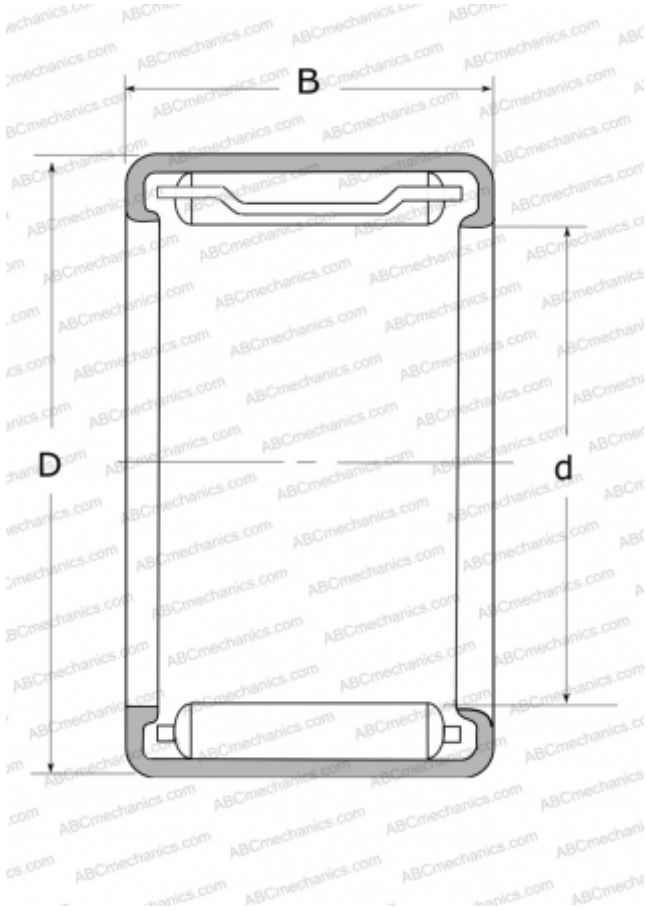

## FJL-820 NSK

Needle roller bearings

TYPE: Roller bearings, Needle, Single row, Drawn cup, with cage, with open ends, miniature, type FJ, FJH, FJL (NSK)

#### DIMENSIONS, MM

d	8,000
D	15,000
B	20,000

#### WEIGHT, KG

0,015