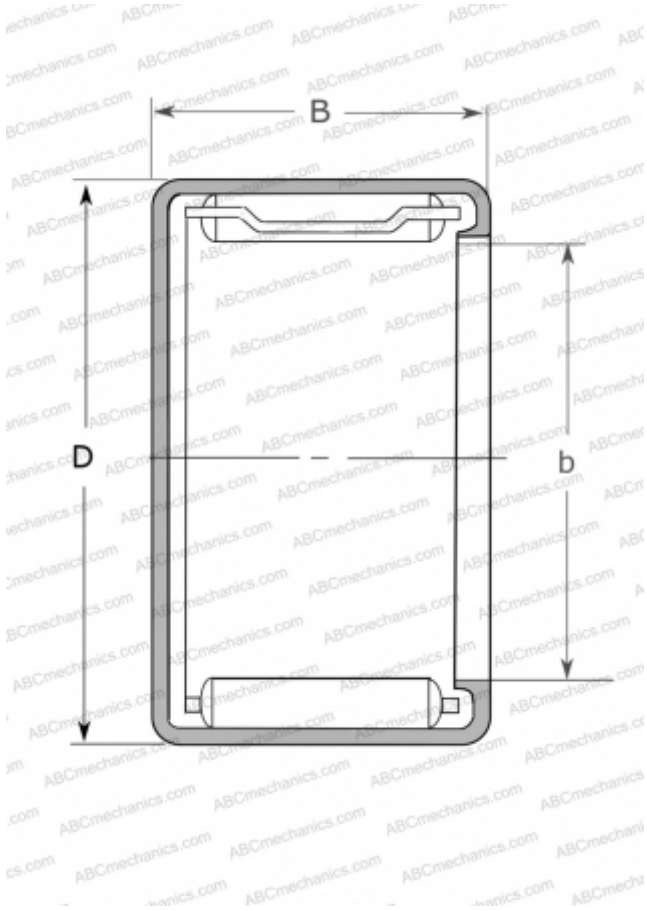

## MFJ-69 NSK

Needle roller bearings

TYPE: Roller bearings, Needle, Single row, Drawn cup, with cage, with open ends, closed, miniature, type MFJ, MFJH, MFJL (NSK)

### Technical specification

#### DIMENSIONS, MM

d	6,000
D	10,000
B	9,000

#### WEIGHT, KG

0,002