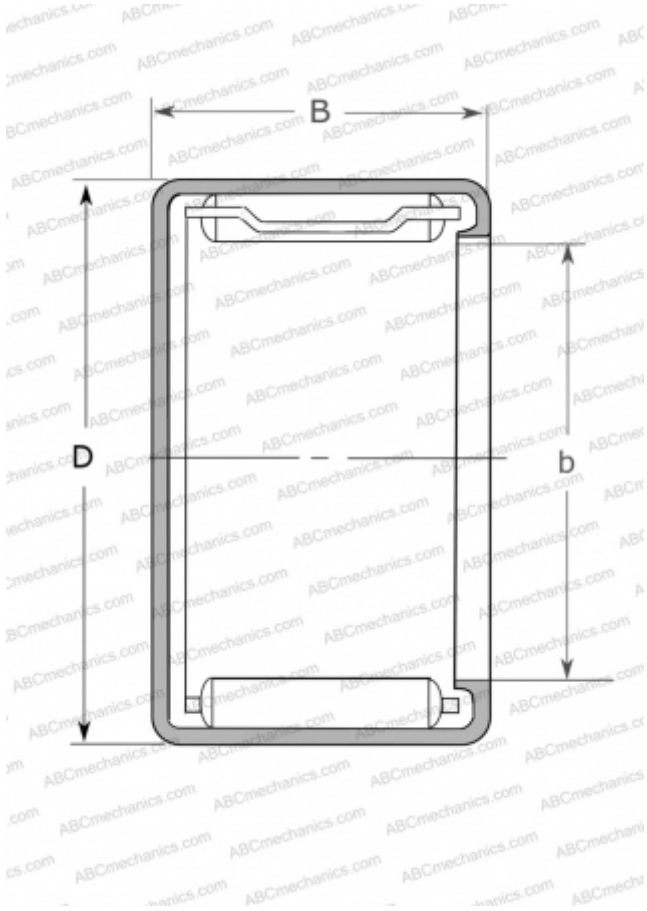

MFJ-79 NSK

Needle roller bearings

TYPE: Roller bearings, Needle, Single row, Drawn cup, with cage, with open ends, closed, miniature, type MFJ, MFJH, MFJL (NSK)

Technical specification

DIMENSIONS, MM

d	7,000
D	11,000
B	9,000

WEIGHT, KG

0,003

MANUFACTURER

[NSK](#)