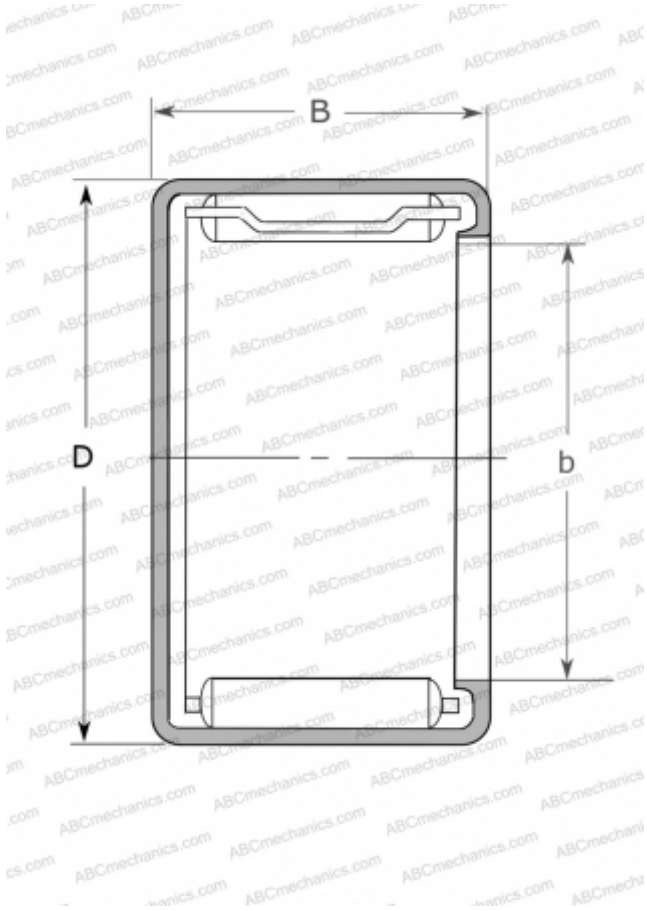

MFJ-810 NSK

Needle roller bearings

TYPE: Roller bearings, Needle, Single row, Drawn cup, with cage, with open ends, closed, miniature, type MFJ, MFJH, MFJL (NSK)

Technical specification

DIMENSIONS, MM

d	8,000
D	12,000
B	10,000

WEIGHT, KG

0,003

MANUFACTURER

[NSK](#)