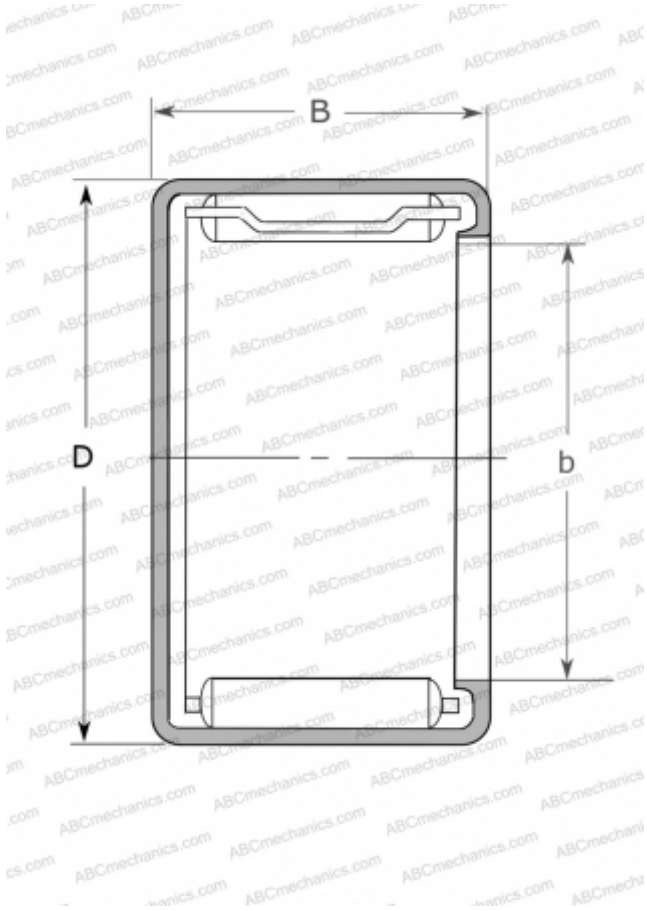

MFJH-810 NSK

Needle roller bearings

TYPE: Roller bearings, Needle, Single row, Drawn cup, with cage, with open ends, closed, miniature, type MFJ, MFJH, MFJL (NSK)

Technical specification

DIMENSIONS, MM

d	8,000
D	14,000
B	10,000

WEIGHT, KG

0,006

MANUFACTURER

[NSK](#)