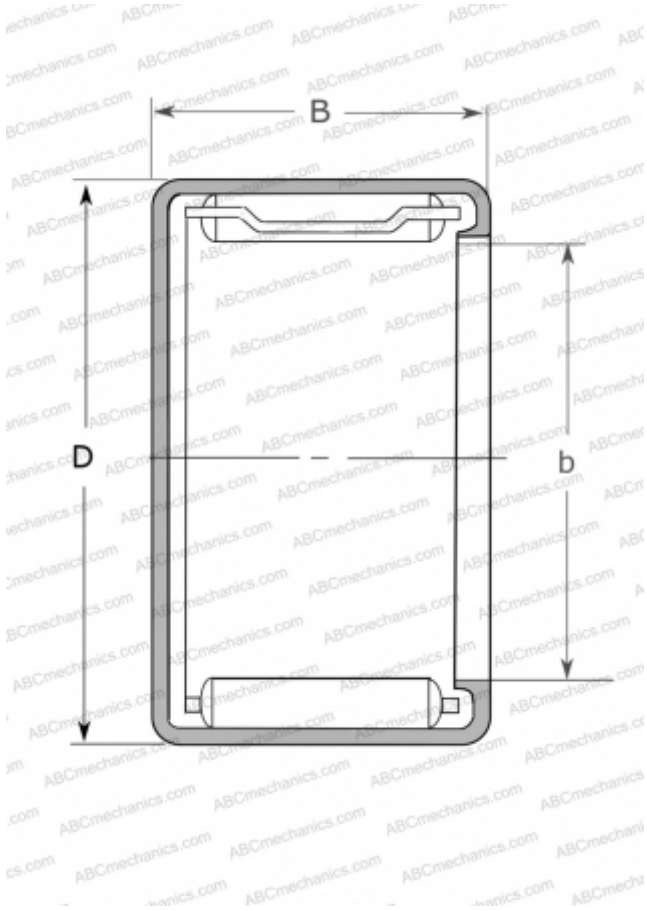

MFJL-815L NSK

Needle roller bearings

TYPE: Roller bearings, Needle, Single row, Drawn cup, with cage, with open ends, closed, miniature, type MFJ, MFJH, MFJL (NSK)

Technical specification

DIMENSIONS, MM

d	8,000
D	15,000
B	15,000

WEIGHT, KG

0,010

MANUFACTURER

[NSK](http://www.nsk.com)