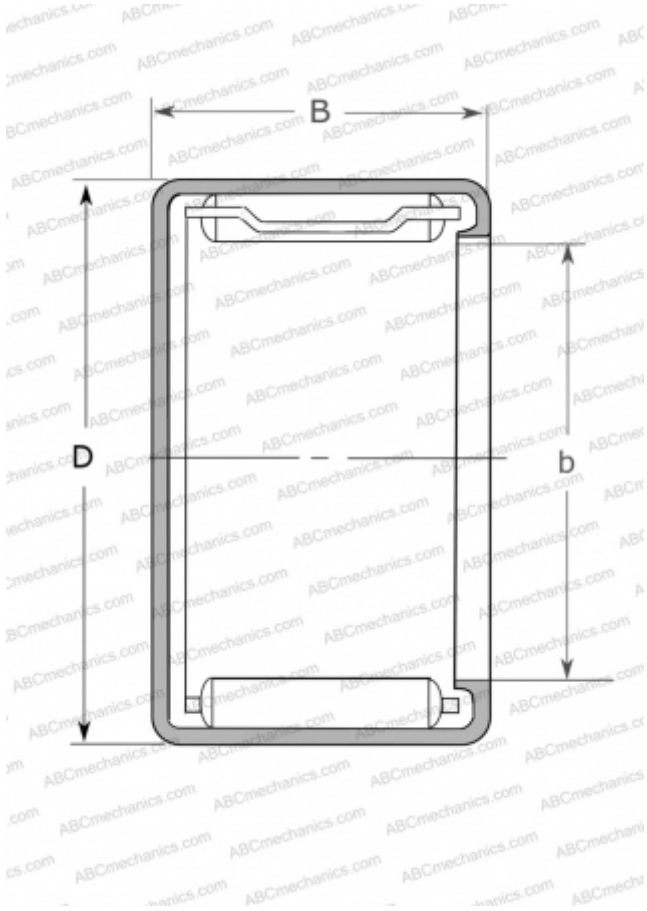

MFJL-820L NSK

Needle roller bearings

TYPE: Roller bearings, Needle, Single row, Drawn cup, with cage, with open ends, closed, miniature, type MFJ, MFJH, MFJL (NSK)

Technical specification

DIMENSIONS, MM

d	8,000
D	15,000
B	20,000

WEIGHT, KG

0,013

MANUFACTURER

[NSK](#)